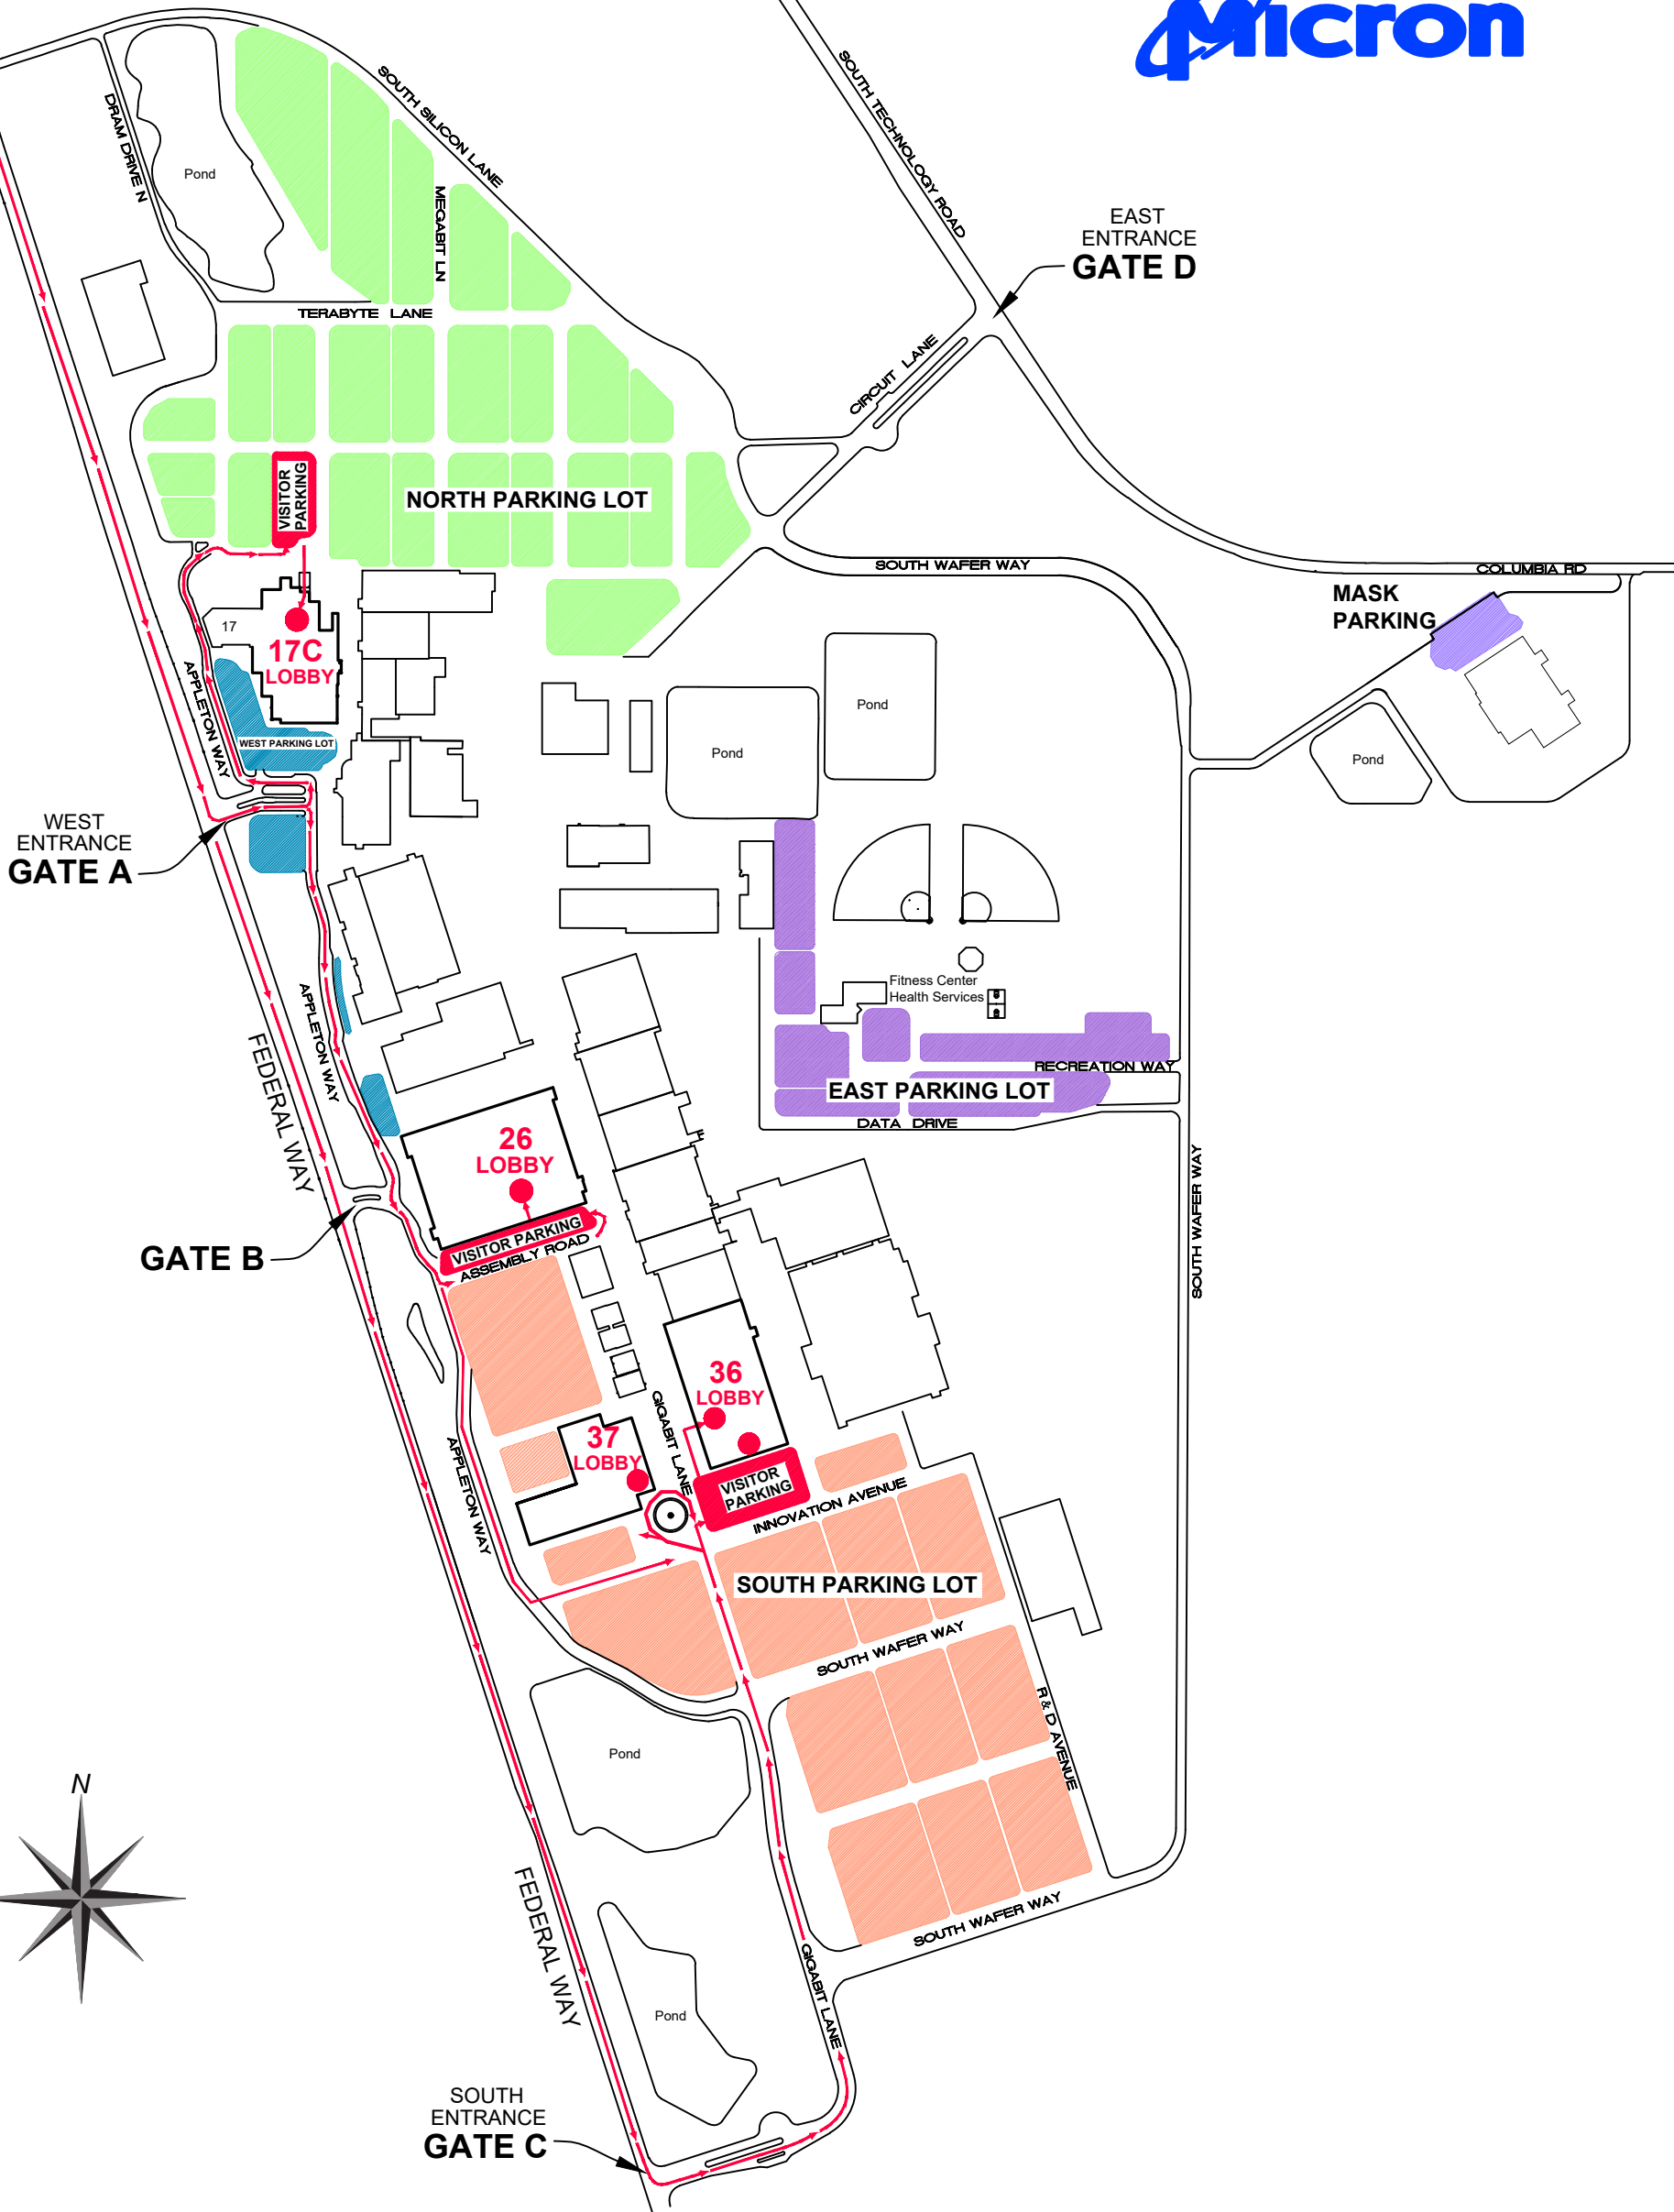

Gowen Road / Highway 21 Extension

EXIT 57

↑ TO BOISE

INTERSTATE 84

↓ TO MOUNTAIN HOME

BOISE SITE - VISITOR PARKING